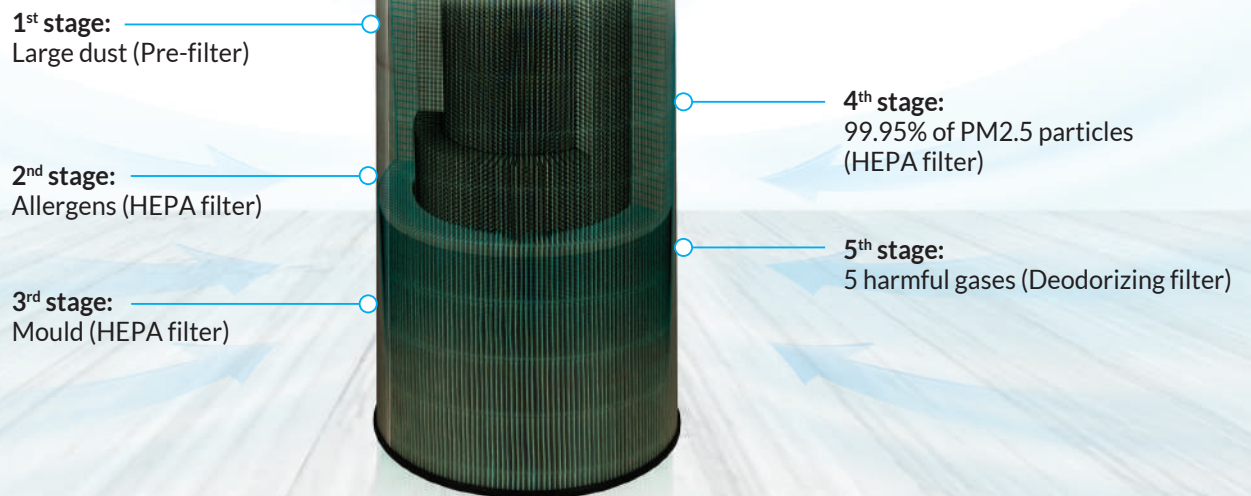

Castor wheels

Wi-Fi control

Alexa enabled

From the Air Experts The Carrier Klarwind range

Klarwind 23S
CADR: 642m³/h
Covers up to 950 sq. ft.

Klarwind 18S
CADR: 468m³/h
Covers up to 700 sq. ft.

5-stage air purification

Featuring a High Grade H13 True HEPA Filter that arrests up to 99.95% PM2.5 particles.

360° airflow

Experience pure air in every corner

Your Klarwind air purifier comes equipped with a patented super power hybrid fan that combines high-performance inhalation with long-distance airflow, to give you pure air everywhere.

Ventilation sensor with deodorizing filter

Klarwind's state-of-the-art sensor and LED GAS indicator helps you keep a check on indoor gas levels, while the deodorizing filter removes gases and odor.

GAS indicator

PureMax technology

Control the speed of purification more precisely, with the world's first 18-stage fan speed control function.

Monitoring air quality made easy

Along with tracking air quality, Klarwind also keeps you updated on specific PM2.5 and harmful gas levels with its smart LED + digital display.