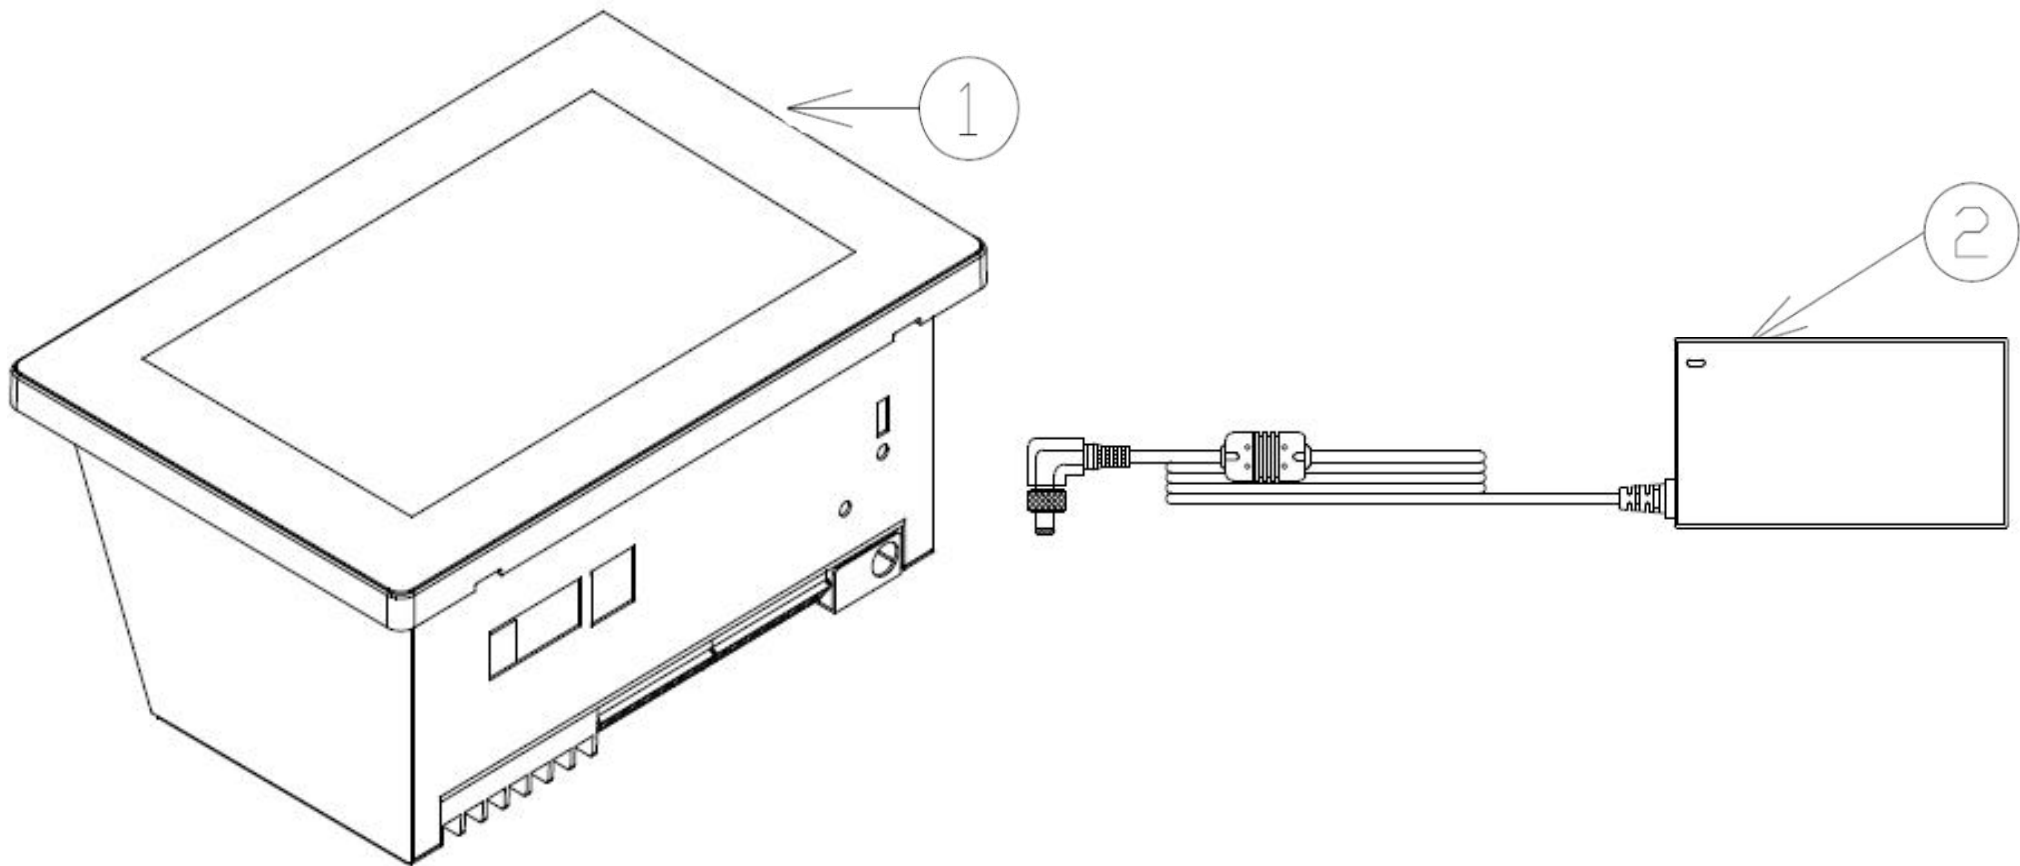

## Spare Parts List

40VCC73-8FJEE

Ref. No	Description	Q'ty / Set
1	TOUCH SCREEN CONTROLLER	1
2	ADAPTOR	1