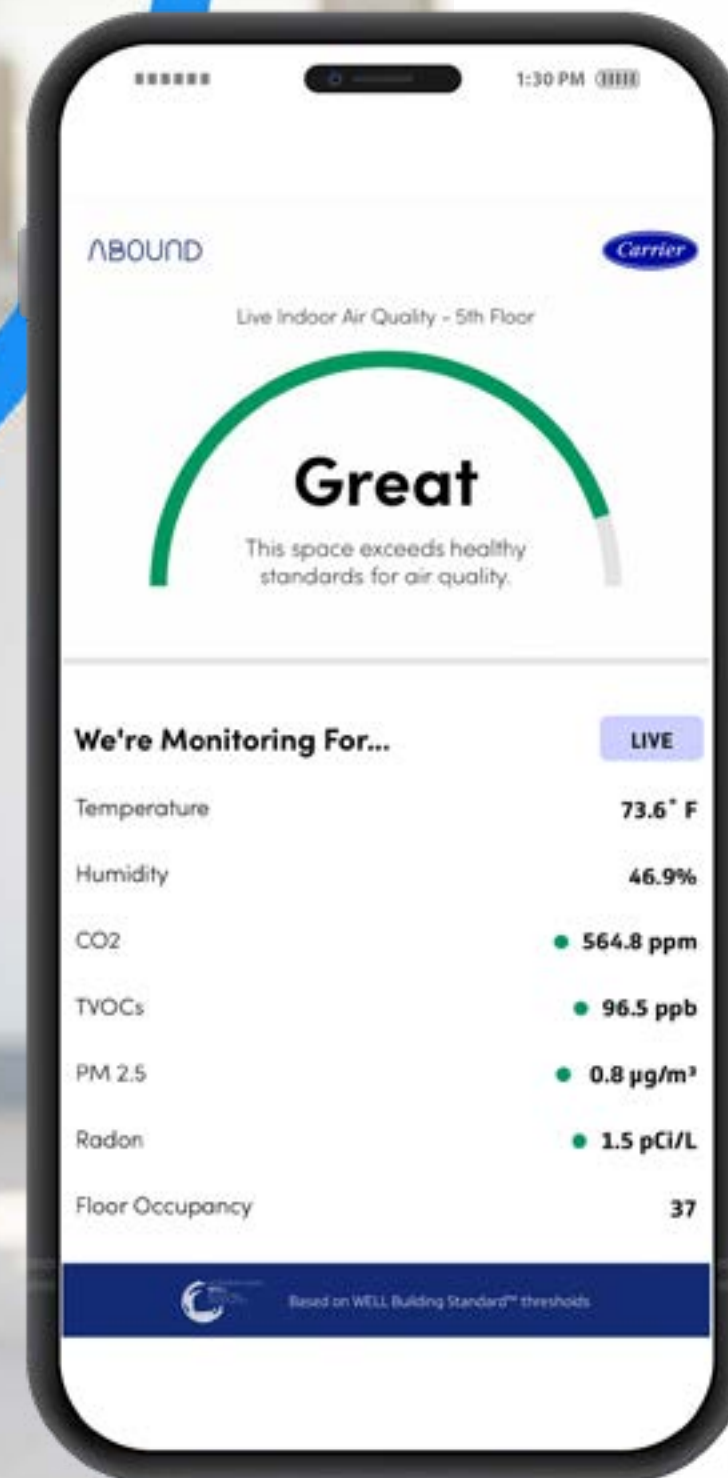

The Abound Difference

Expert-Backed

We've been innovating HVAC, fire, and security solutions for more than a century and have deployed these latest technologies in our own world headquarters building, where we experience the benefits of these systems every day, just as our customers do

Open

Integrates disparate data from a variety of vendor systems, using open protocols and standard naming conventions

Adaptable

Provides actionable insights to a variety of users acting in a variety of roles

Modular & Scalable

Scales across an entire building portfolio and extends to new applications for improved business outcomes using cloud-based technology

Science-Based

Monitors building performance in line with scientifically based standards like the International WELL™ Building Standard

Global Delivery

Our long-standing delivery channels offer onsite professional consultations, project delivery, and service in ~165 countries around the world